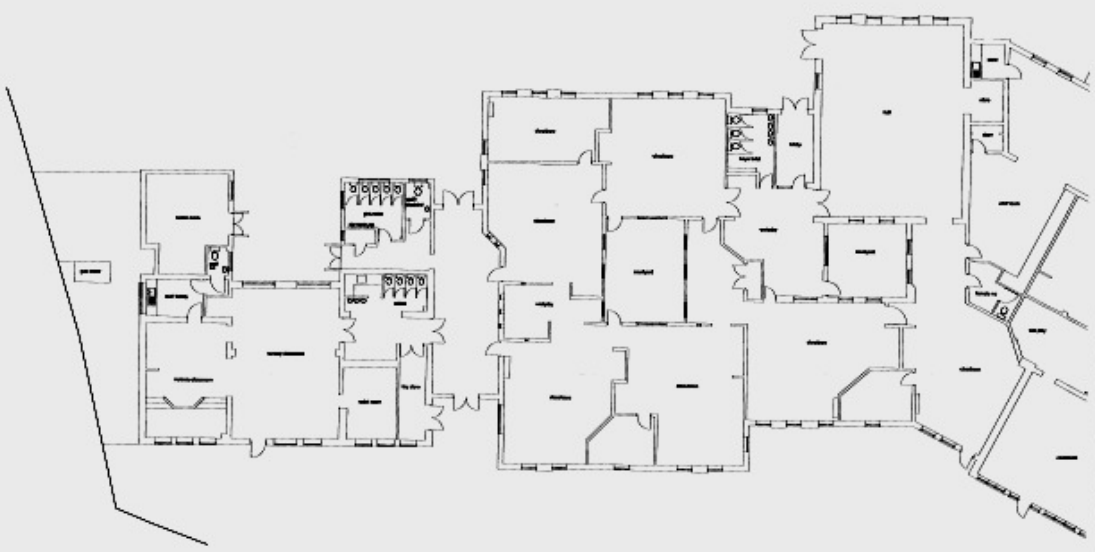

existing layout

10/10217/00

Development and Neighbourhood Plan
17/10/2016
Stockton Primary Foundation Stage

existing plan	
Scale: 1:50	Date: 01.08.2016
Drawn: ON	Check: ROLAND/ON